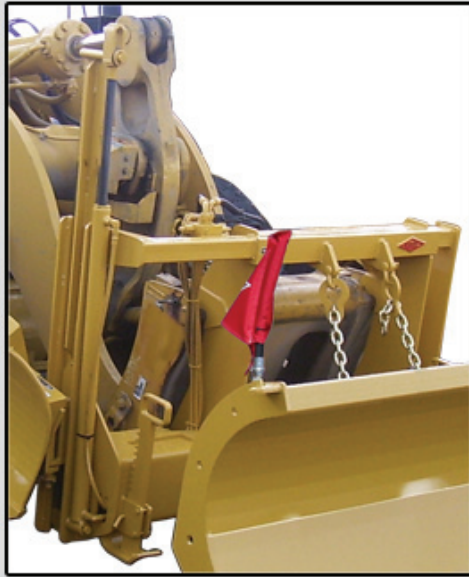

*Depuis 1929 Since*

**AR9000 Model  
FOR LOADER**

**W. CÔTÉ & FILS LTÉE**  
Snow-plow equipments manufacturer  
19, Cote Street - Mercier (Québec)  
Canada - J6R 2B9

Phone: (450) 691-2967  
Fax: (450) 691-2830  
Internet: [www.w-cote.com](http://www.w-cote.com)  
e-mail: [info@w-cote.com](mailto:info@w-cote.com)

# AR9000 Model FOR LOADER

Owing to our great success with the **AR9000** on trucks and to the growing adoption of wheel-mounted loaders for snow removal, **CÔTÉ** has, in recent years, adapted its famous harness to most available loader models. This means that you can now make your loader even more profitable.

The **AR9000** is simple to use and very versatile. Snow removal contracts are getting more and more diversified, and that is why leasing rolling equipment is getting more popular. The harness has been designed based on the standard harness. **AR9000** can be adapted for different types of female hooks, or simply truck-mounted, as originally designed. This arrangement makes it a logical and economical choice.