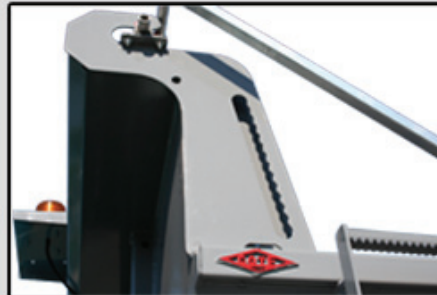

**CÔTÉ**®

*Depuis 1929 Since*

**BES900 Model**  
All Season Dump Body

**W. CÔTÉ & FILS LTÉE**  
Snow-plow equipments manufacturer  
19, Cote Street - Mercier (Québec)  
Canada - J6R 2B9

Phone: (450) 691-2967  
Fax: (450) 691-2830  
Internet: [www.w-cote.com](http://www.w-cote.com)  
e-mail: [info@w-cote.com](mailto:info@w-cote.com)

## All Season Dump Body

Are you searching for total versatility? The **BES900** is for you! With its exceptional and state-of-the-art design, **CÔTÉ** once again raises the bar in a new market.

No other such dumping body offers these benefits. With its single structure, extra heavy-duty continuous weld stiffeners that reduce the spread of corrosion and gear oil divider, the **BES900** sets a new standard in quality.

The **HARDOX 450** floor and sides, the aerodynamic cabin-guard with built-in handle, roof light support, urethane wide-dispersal reel, **LED** lighting system and chain adjustment with grease cylinders are standard equipment.

Other options for your **BES900**: aluminum canvas support, detachable ladder, side opening door, electronic spreader control, main lubricating system, trailer hitch, round sieve of superior rigidity and easy-to-open, lightweight and very safe built-in access door, and much more.