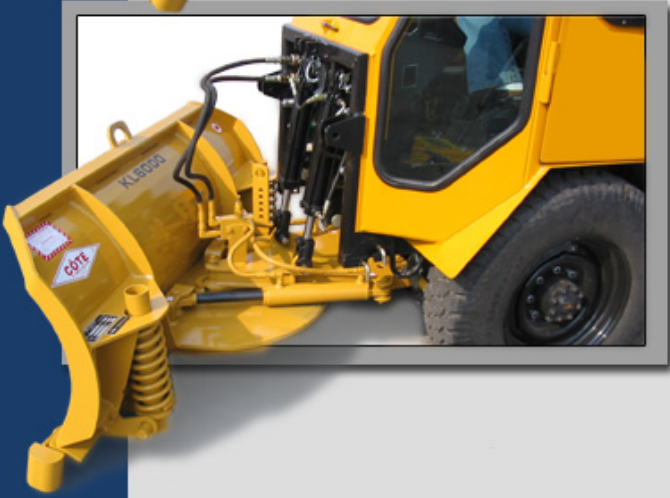

KL6000 Model
TRACKLESS

Depuis 1929 Since

W. CÔTÉ & FILS LTÉE
Snow-plow equipments manufacturer
19, Cote Street - Mercier (Québec)
Canada - J6R 2B9

Phone: (450) 691-2967
Fax: (450) 691-2830
Internet: www.w-cote.com
e-mail: info@w-cote.com

KL6000 Model

TRACKLESS

When comes the time to choose a snow plow for your Trackless, choose the **KL6000** from **CÔTÉ**. Its unique and extra-rugged construction will greatly facilitate your sidewalk clearing operations, like no other competing model can.

The **KL6000** has been designed from the original vehicle chassis. You can rest assured that it will adapt perfectly to it.

The **KL6000** is clearly the better choice. No other snow plow in this category is as rugged. Thanks to its unique blade tipping system, a **CÔTÉ** exclusive, you could accidentally hit an obstacle as high as 5 inches (13 cm) with no impact on your security. The snow plow attaches to the lowest possible point of the vehicle, and that increases the stability and traction and reduces the turning radius.